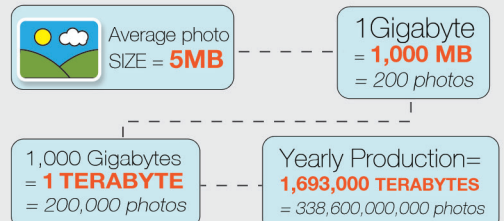

Diagram Connections Color Codes:

■ FDDI ■ Ethernet ■ Serial ■ Token Ring

Employment Statistics

= 5,000 employment number

California, New York, Texas & Florida were the states with the highest employment numbers in 2011.

Projected growth 2010-2020

Compared to other industries, Network Administrators have shown a greater increase in employment growth.

Network Administrator	28%
Computer Occupations	22%
Total Occupations	14%

Career Opportunities

Below is a list of different occupations that a network administrator may specialize in:

Fun Facts

Largest software developing companies:

1,693,000 Terabytes of information are produced and stored every year.

First hard disk drive was introduced by Seagate in 1979, which could hold 5 M.B. of data.

Information Sources

<http://www.bls.gov/ooh/Computer-and-Information-Technology/Network-and-computer-systems-administrators.htm>